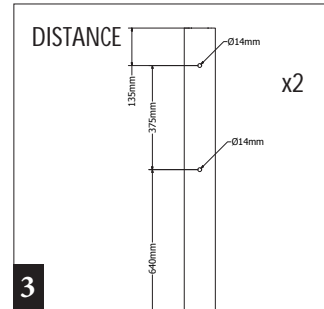

SG Drop Gate

INSTALLATION SHEET

Effective and economic solution for barrier installation

For more information, please visit www.boplan.com