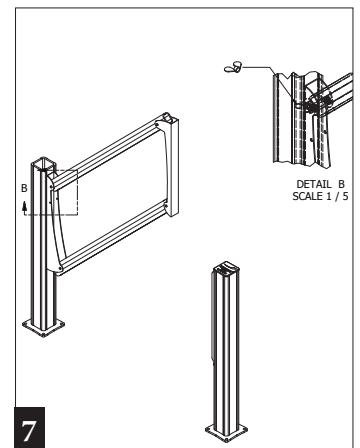

SG Drop Gate

INSTALLATION SHEET

Effective and economic solution for barrier installation

For more information, please visit www.boplan.com