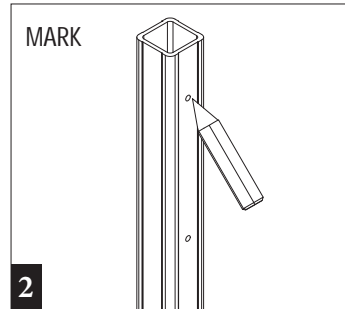

SG Drop Gate

INSTALLATION SHEET

Effective and economic solution for barrier installation

For more information, please visit www.boplan.com