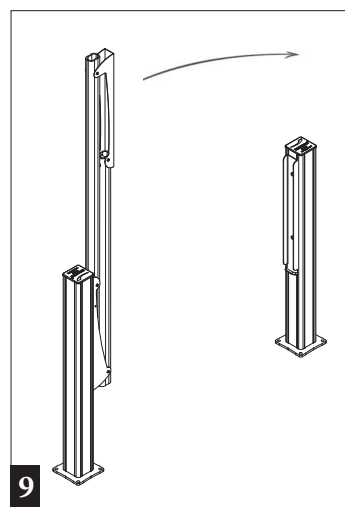

SG Drop Gate

INSTALLATION SHEET

Effective and economic solution for barrier installation

For more information, please visit www.boplan.com